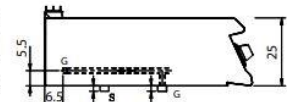

D74/10 TCBG