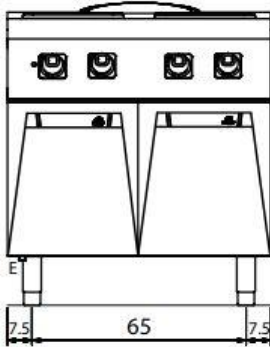

D72/10 TCIW

D72/10 TCI

D74/10 TCI

700 Lijn- Kooktoestellen Elektrisch

	Typenummer:	kW/Voltage	Afmetingen in cm:		Prijs:
	D72/10TCEPT D72/10CEPT	5.2 kW 400V 5.2 kW 400V	40x73x25 40x73x87 -open onderstel	2  Ø 22	1.228,- 1.521,-
	D74/10TCEPT D74/10CEPT	10.4 kW 400V 10.4 kW 400V	80x73x25 80x73x87 -open onderstel	4  Ø 22	1.771,- 2.133,-
	D76/10TCEPT D76/10CEPT	15.6 kW 400V 15.6 kW 400V	120x73x25 120x73x87 -open onderstel	6  Ø 22	2.373,- 2.798,-
	D72/10TCEPQ D72/10CEPQ	5.2 kW 400V 5.2 kW 400V	40x73x25 40x73x87 -open onderstel	2  22 x 22	1.551,- 1.843,-
	D74/10TCEPQ D74/10CEPQ	10.4 kW 400V 10.4 kW 400V	80x73x25 80x73x87 -open onderstel	4  22 x 22	2.405,- 2.766,-

**D72/10 TCEPT
D72/10 TCEPQ**

**D74/10 TCEPT
D74/10 TCEPQ**

D76/10 TCEPT

**D72/10 CEPT
D72/10 CEPQ**

**D74/10 CEPT
D74/10 CEPQ**

D76/10 TCEPT

700 Lijn- Fornuizen Elektrisch

Typenummer:	kW/Voltage	Afmetingen in cm:		Prijs:
D74/10CEEPT	10.4 + 6 kW 400V	80x73x87	4  Ø 22	3.608,-
D74/10CEEPQ	10.4 + 6 kW 400V	80x73x87	4  22 x 22	4.241,-
D76/10CEEPT	15.6 + 6 kW 400V	120x73x87	6  Ø 22	5.303,-