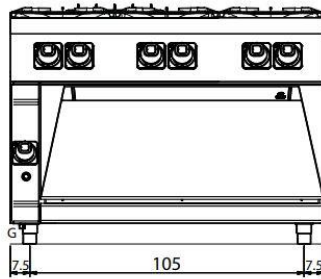

D72/10 CG

D74/10 CG

D76/10 CG

**D74/10 CGG
D74/10 CGG**

**D76/10 CGG D76/10 CGGE
D76/10 CGE D76/10 CGEE**

D76/10 CGGFL

700 Lijn- Inductie Kooktoestellen

Typenummer:	kW/Voltage	Afmetingen in cm:		Prijs:
 D72/10TCI	7 kW 400V	40x73x25	 Ø 23	6.991,-
 D74/10TCI	14 kW 400V	80x73x25	 Ø 23	10.873,-
 D72/10GCI	7 kW 400V	40x73x87	 Ø 23	7.278,-
 D74/10GCI	14 kW 400V	80x73x87	 Ø 23	11.260,-

D72/10 TCIW

D72/10 TCI

D74/10 TCI

700 Lijn- Kooktoestellen Elektrisch

	Typenummer:	kW/Voltage	Afmetingen in cm:		Prijs:
	D72/10TCEPT D72/10CEPT	5.2 kW 400V 5.2 kW 400V	40x73x25 40x73x87 -open onderstel	2  Ø 22	1.228,- 1.521,-
	D74/10TCEPT D74/10CEPT	10.4 kW 400V 10.4 kW 400V	80x73x25 80x73x87 -open onderstel	4  Ø 22	1.771,- 2.133,-
	D76/10TCEPT D76/10CEPT	15.6 kW 400V 15.6 kW 400V	120x73x25 120x73x87 -open onderstel	6  Ø 22	2.373,- 2.798,-
	D72/10TCEPQ D72/10CEPQ	5.2 kW 400V 5.2 kW 400V	40x73x25 40x73x87 -open onderstel	2  22 x 22	1.551,- 1.843,-
	D74/10TCEPQ D74/10CEPQ	10.4 kW 400V 10.4 kW 400V	80x73x25 80x73x87 -open onderstel	4  22 x 22	2.405,- 2.766,-